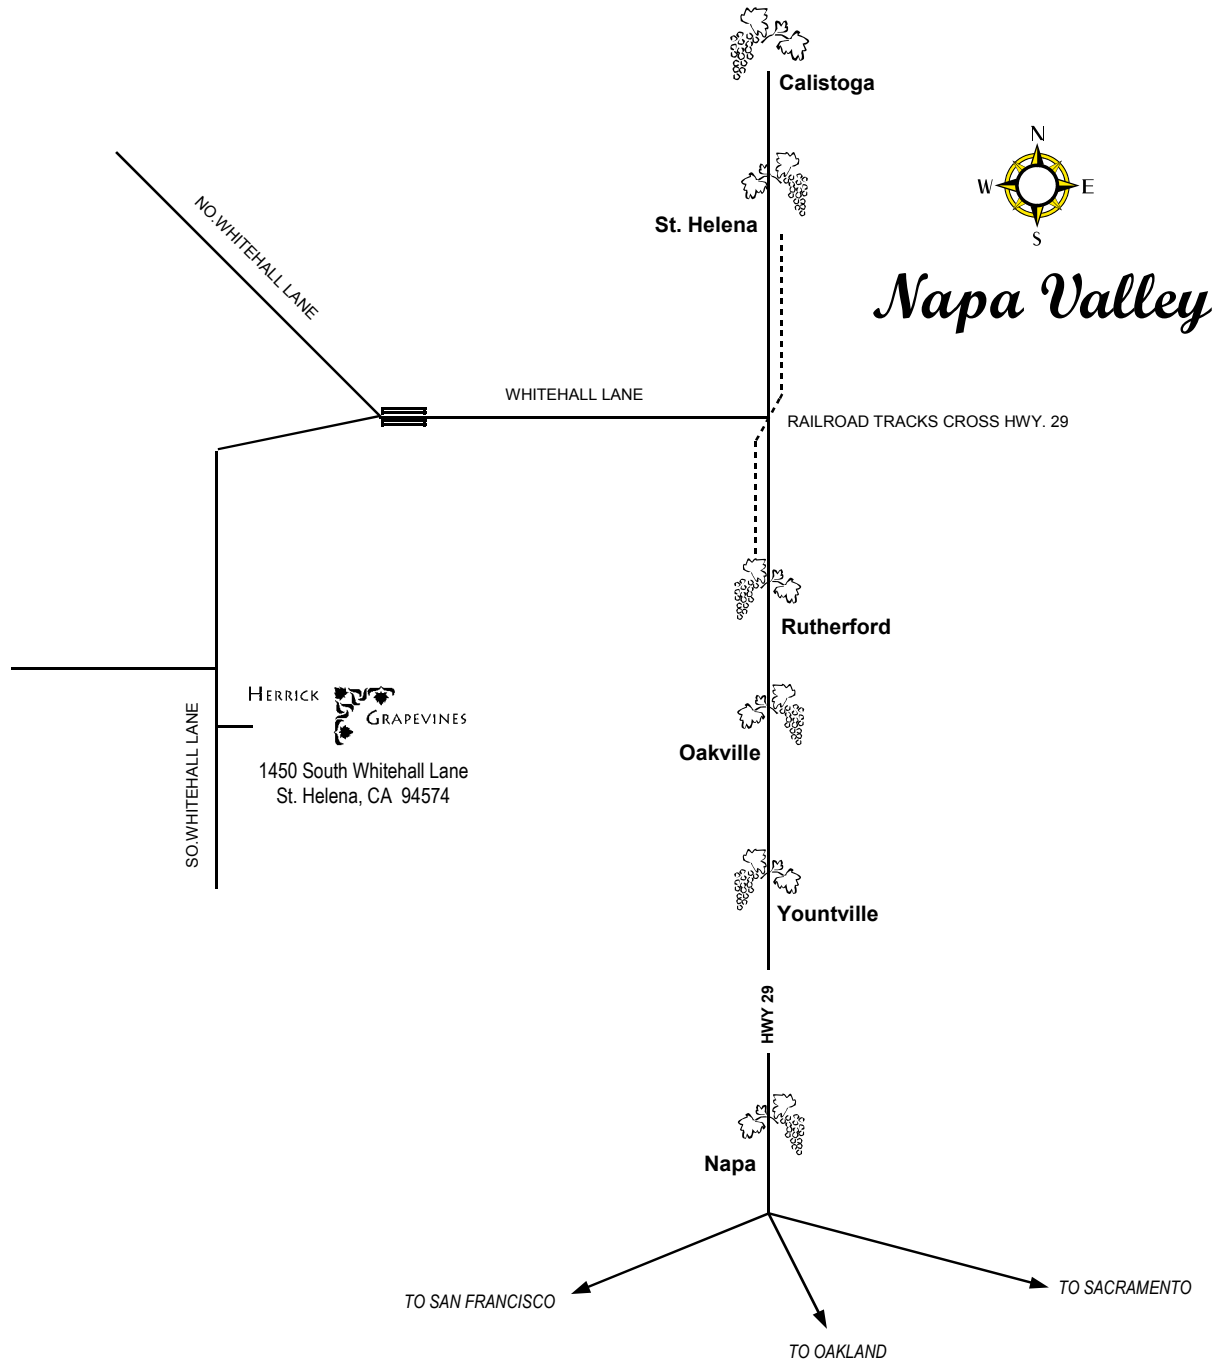

HERRICK GRAPEVINES

DIRECTIONS: From Hwy. 29 ~2 miles north of Rutherford or ~3 miles south of St. Helena you will see Whitehall Lane on the west side of the road. Go about ½ mile on Whitehall Lane to a little stone bridge. The road 'Ys' just after bridge. Go left at the 'Y' and follow the road past the vineyards until you see the nursery on the left hand side.
See MAP below:

From San Francisco take 101 to Hwy 37 to 121 to Hwy 29
From Oakland take 80 North to Hwy 37 to Hwy 29
From Sacramento take 80 West to Hwy 12 to Hwy 29